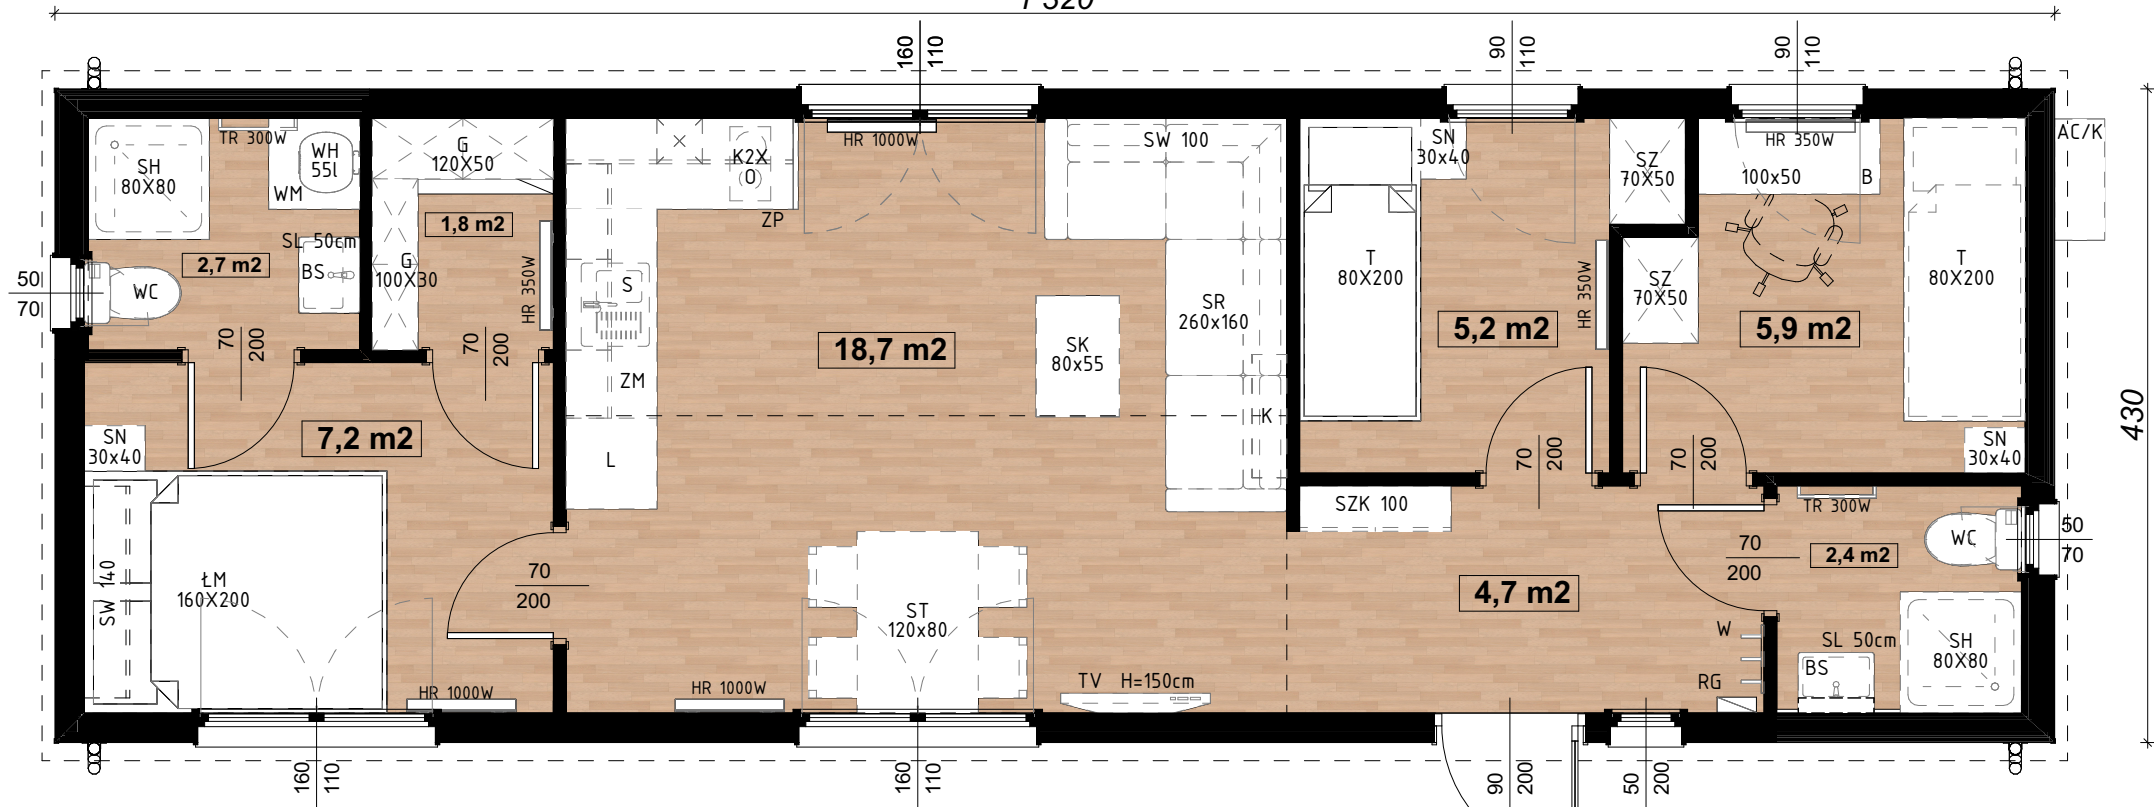

1 320

430

MALTA

HALL

- W HANGER
 RG ELECTRICAL SWITCHBOARD
 SZK CABINET - CONSOLE

LIVING ROOM

- SR SOFA
 SK COFFEE TABLE
 SW UNDER CEILING CABINET
 ST PLACE FOR TABLE WITH 4 CHAIRS
 K PLACE FOR AIRCONDITION
 HR ELECTRICAL HEATER
 TV TV WALL SWITCH PLACE FOR TV

KITCHEN

- L UNDERCOUNTERED REFRIGERATOR WITH FREEZER COMPARTMENT
 K2X 2 COOKING ZONES ELECTRIC HOB
 S SINK
 ZP PLACE FOR BUILD-IN OVEN
 ZM PLACE FOR BUILD-IN DISHWASHER
 O COOKER HOOD

BEDROOM 1

- LM DOUBLE BED 160 X 200 CM WITH STORAGE FOR BEDDING
 SN BEDSIDE CABINET
 HR ELECTRICAL HEATER
 SW WALL CABINET

BATHROOM

- BS SINK WITH CABINET
 SL HANGING BATHROOM CABINET WITH MIRROR
 SH 80CM SHOWER
 WC TOILET BOWL
 WM PLACE FOR WASHING MACHINE
 TR RIBBED ELEMENT IN THE TOILET
 WH FLOW HEATER 55L

GARDEROBA

- G OPEN CLOTHING CABINET
 HR ELECTRICAL HEATER

SKY CARAVANS

Scale:

1:50

Dimensions:

13,2x4,3